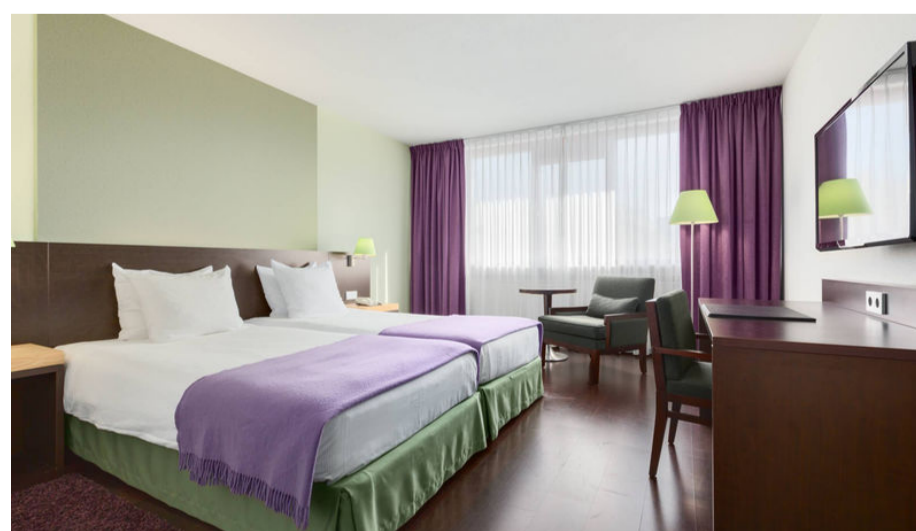

MEETINGS & EVENTS

- 8 meeting rooms
- 3 boardrooms
- capacity for up to 200 people
- suitable for all kinds of events